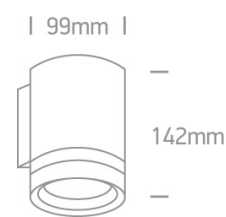

## 67134E/G

9W GX53 Die Cast Outdoor Range, IP54

Complies with standard EN60598-1 and any other specific standards

### Dimensions