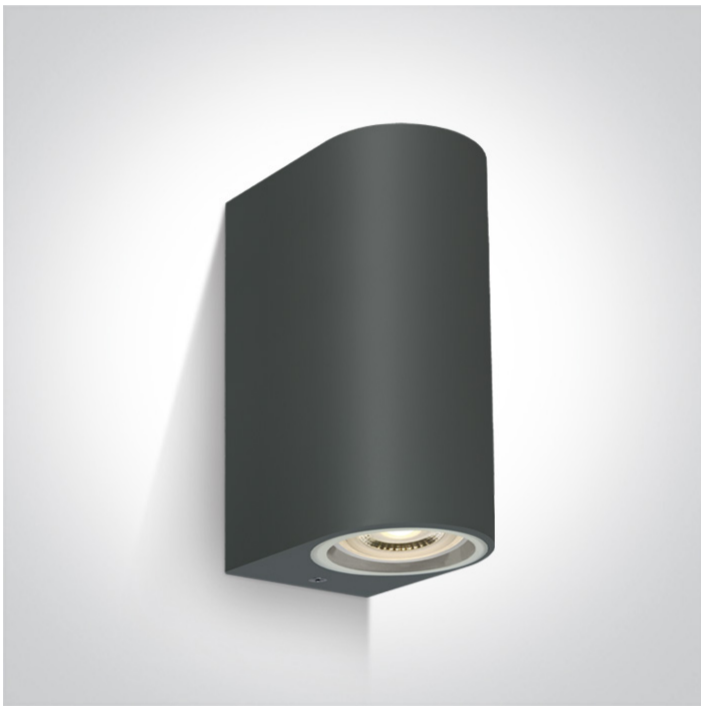

12 Wall & Ceiling>The GU10 Outdoor Cylinder Lights ABS+PC

**67142G/AN**

2xGU10 ceiling cylinder, IP65.

Complies with standard EN60598-1 and any other specific standards.

Downloads

Dimensions

Physical Specification

Item Group	12 Wall & Ceiling
Family	The GU10 Outdoor Cylinder Lights ABS+PC
Order Code	67142G/AN
Colour	Anthracite
Material	ABS
Diffuser Material	PC
Shape	Rectangular
Length	90mm
Width	70mm
Height	160mm
Surface Ceiling	Yes
Indoor	Yes