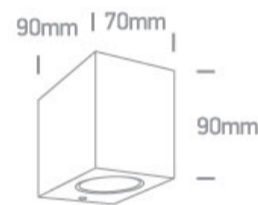

12 Wall & Ceiling>The GU10 Outdoor Cube Lights ABS+PC

67142H/AN

GU10 ceiling cylinder, IP65.

Complies with standard EN60598-1 and any other specific standards.

Downloads

Dimensions

Physical Specification

Item Group	12 Wall & Ceiling
Family	The GU10 Outdoor Cube Lights ABS+PC
Order Code	67142H/AN
Colour	Anthracite
Material	ABS
Diffuser Material	PC
Shape	Rectangular
Length	70mm
Width	90mm
Height	90mm
Surface Wall	Yes
Indoor	Yes