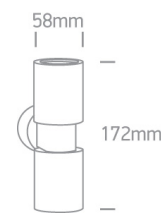

12 Wall & Ceiling > Outdoor Wall & Ceiling Spot Natural Aluminium

67160/AL

2x35W MR16 GU10 Natural Aluminium Indoor/Outdoor Wall Lights.

Complies with standard EN60598-1 and any other specific standards.

Downloads

Dimensions

Physical Specification

Item Group	12 Wall & Ceiling
Family	Outdoor Wall & Ceiling Spot Natural Aluminium
Order Code	67160/AL
Colour	Aluminium
Material	Natural Aluminium
Shape	Circular
Surface Wall	Yes
Indoor	Yes
Outdoor	Yes
Adjustable	No