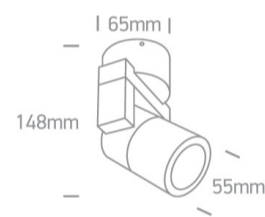

12 Wall & Ceiling>The GU10 Indoor/Outdoor Spots

67164/AL

35W MR16 GU10 Indoor/Outdoor Spots.

Complies with standard EN60598-1 and any other specific standards.

Downloads

Dimensions

Physical Specification

Item Group	12 Wall & Ceiling
Family	The GU10 Indoor/Outdoor Spots
Order Code	67164/AL
Colour	Aluminium
Material	Aluminium
Shape	Circular
Surface Ceiling	Yes
Surface Wall	Yes
Surface Floor/Ground	Yes
Indoor	Yes
Outdoor	Yes
Adjustable	1 Direction