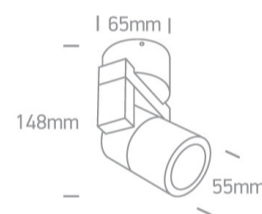

12 Wall & Ceiling>The GU10 Indoor/Outdoor Spots

67164/G

35W MR16 GU10 Indoor/Outdoor Spots.

Complies with standard EN60598-1 and any other specific standards.

Downloads

Dimensions

Physical Specification

Item Group	12 Wall & Ceiling
Family	The GU10 Indoor/Outdoor Spots
Order Code	67164/G
Colour	Grey
Material	Aluminium
Shape	Circular
Surface Ceiling	Yes
Surface Wall	Yes
Surface Floor/Ground	Yes
Indoor	Yes
Outdoor	Yes
Adjustable	1 Direction

Power(Watts)

35W

IP Rating

IP54

Light Source

Replaceable lamp

Lamp Holder

GU10