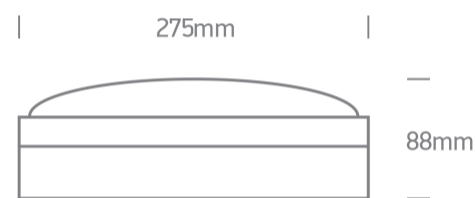

12 Wall & Ceiling>The E27 Outdoor Plafo Die cast

67204/AN

20W E27 Die Cast, Round E27 Outdoor Plafo

Complies with standard EN60598-1 and any other specific standards

Downloads

Dimensions

Physical Specification

Item Group	12 Wall & Ceiling
Family	The E27 Outdoor Plafo Die cast
Order Code	67204/AN
Colour	Anthracite
Material	Die Cast
Shape	Circular
Height	88mm
Diameter	275mm
Surface Ceiling	Yes
Surface Wall	Yes
Indoor	Yes
Outdoor	Yes