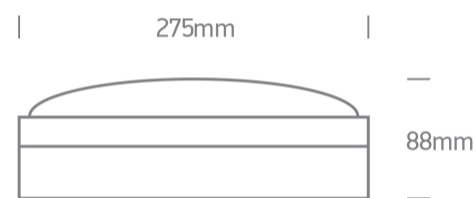

12 Wall & Ceiling>The E27 Outdoor Plafo Die cast

67204/B

20W E27 Die Cast, Round E27 Outdoor Plafo

Complies with standard EN60598-1 and any other specific standards

Downloads

Dimensions

Physical Specification

Item Group	12 Wall & Ceiling
Family	The E27 Outdoor Plafo Die cast
Order Code	67204/B
Colour	Black
Material	Die Cast
Shape	Circular
Height	88mm
Diameter	275mm
Surface Ceiling	Yes
Surface Wall	Yes
Indoor	Yes
Outdoor	Yes