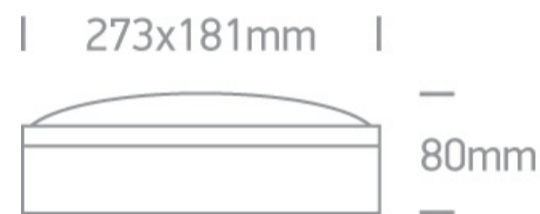

12 Wall & Ceiling>The E27 Outdoor Plafo Die cast

67204B/AN

2X20W E27 Die Cast, Round E27 Outdoor Plafo

Complies with standard EN60598-1 and any other specific standards

Downloads

Dimensions

Physical Specification

Item Group	12 Wall & Ceiling
Family	The E27 Outdoor Plafo Die cast
Order Code	67204B/AN
Colour	Anthracite
Material	Die Cast
Shape	Rectangular
Length	273mm
Width	181mm
Height	80mm
Surface Ceiling	Yes
Surface Wall	Yes
Indoor	Yes