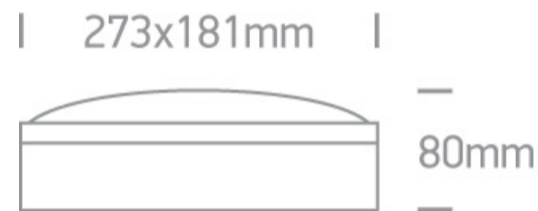

12 Wall & Ceiling>The E27 Outdoor Plafo Die cast

67204B/G

2X20W E27 Die Cast, Round E27 Outdoor Plafo

Complies with standard EN60598-1 and any other specific standards

Downloads

Dimensions

Physical Specification

Item Group	12 Wall & Ceiling
Family	The E27 Outdoor Plafo Die cast
Order Code	67204B/G
Colour	Grey
Material	Die Cast
Shape	Rectangular
Length	273mm
Width	181mm
Height	80mm
Surface Ceiling	Yes
Surface Wall	Yes
Indoor	Yes