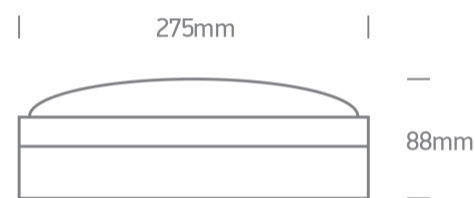

12 Wall & Ceiling>The E27 Outdoor Plafo Die cast

67204/G

20W E27 Die Cast, Round E27 Outdoor Plafo

Complies with standard EN60598-1 and any other specific standards

Downloads

Dimensions

Physical Specification

Item Group	12 Wall & Ceiling
Family	The E27 Outdoor Plafo Die cast
Order Code	67204/G
Colour	Grey
Material	Die Cast
Shape	Circular
Height	88mm
Diameter	275mm
Surface Ceiling	Yes
Surface Wall	Yes
Indoor	Yes
Outdoor	Yes