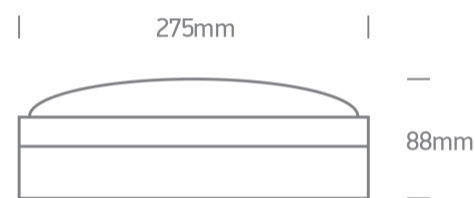

12 Wall & Ceiling>The E27 Outdoor Plafo Die cast

67204/W

20W E27 Die Cast, Round E27 Outdoor Plafo

Complies with standard EN60598-1 and any other specific standards

Downloads

Dimensions

Physical Specification

Item Group	12 Wall & Ceiling
Family	The E27 Outdoor Plafo Die cast
Order Code	67204/W
Colour	White
Material	Die Cast
Shape	Circular
Height	88mm
Diameter	275mm
Surface Ceiling	Yes
Surface Wall	Yes
Indoor	Yes
Outdoor	Yes