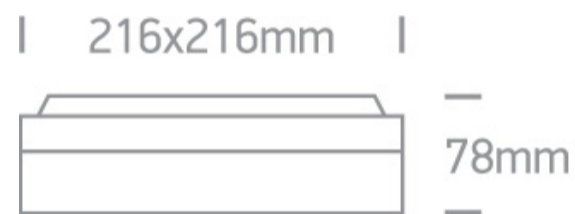

12 Wall & Ceiling>The Square E27 Outdoor Plafo Die cast

67208/AN

20W E27 Die Cast, Square E27 Outdoor Plafo

Complies with standard EN60598-1 and any other specific standards

Downloads

Dimensions

Physical Specification

Item Group	12 Wall & Ceiling
Family	The Square E27 Outdoor Plafo Die cast
Order Code	67208/AN
Colour	Anthracite
Material	Die Cast
Shape	Rectangular
Length	216mm
Width	216mm
Height	78mm
Surface Ceiling	Yes
Surface Wall	Yes
Indoor	Yes