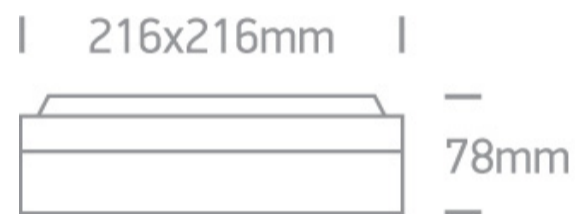

12 Wall & Ceiling>The Square E27 Outdoor Plafo Die cast

67208/G

20W E27 Die Cast, Square E27 Outdoor Plafo

Complies with standard EN60598-1 and any other specific standards

Downloads

Dimensions

Physical Specification

Item Group	12 Wall & Ceiling
Family	The Square E27 Outdoor Plafo Die cast
Order Code	67208/G
Colour	Grey
Material	Die Cast
Shape	Rectangular
Length	216mm
Width	216mm
Height	78mm
Surface Ceiling	Yes
Surface Wall	Yes
Indoor	Yes