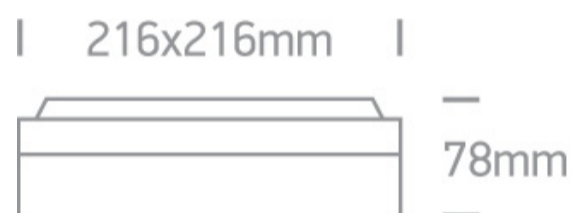

12 Wall & Ceiling>The Square E27 Outdoor Plafo Die cast

67208/W

20W E27 Die Cast, Square E27 Outdoor Plafo

Complies with standard EN60598-1 and any other specific standards

Downloads

Dimensions

Physical Specification

Item Group	12 Wall & Ceiling
Family	The Square E27 Outdoor Plafo Die cast
Order Code	67208/W
Colour	White
Material	Die Cast
Shape	Rectangular
Length	216mm
Width	216mm
Height	78mm
Surface Ceiling	Yes
Surface Wall	Yes
Indoor	Yes