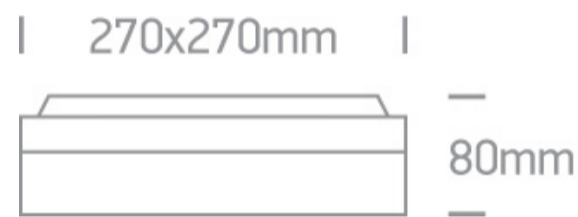

12 Wall & Ceiling>The Square E27 Outdoor Plafo Die cast

67210/B

2x20W E27 Die Cast, Square E27 Outdoor Plafo

Complies with standard EN60598-1 and any other specific standards

Downloads

Dimensions

Physical Specification

Item Group	12 Wall & Ceiling
Family	The Square E27 Outdoor Plafo Die cast
Order Code	67210/B
Colour	Black
Material	Die Cast
Shape	Rectangular
Length	270mm
Width	270mm
Height	80mm
Surface Ceiling	Yes
Surface Wall	Yes
Indoor	Yes