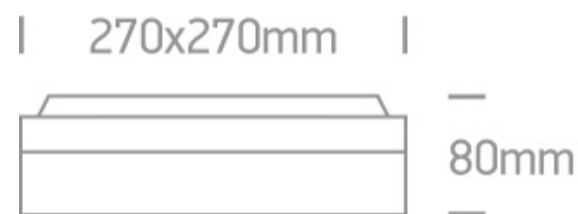

12 Wall & Ceiling>The Square E27 Outdoor Plafo Die cast

67210/G

2x20W E27 Die Cast, Square E27 Outdoor Plafo

Complies with standard EN60598-1 and any other specific standards

Downloads

Dimensions

Physical Specification

Item Group	12 Wall & Ceiling
Family	The Square E27 Outdoor Plafo Die cast
Order Code	67210/G
Colour	Grey
Material	Die Cast
Shape	Rectangular
Length	270mm
Width	270mm
Height	80mm
Surface Ceiling	Yes
Surface Wall	Yes
Indoor	Yes