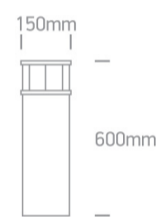

20 Garden & Underwater>The Natural Aluminium Bollards

67236A/AL

Outdoor natural aluminium bollard with E27 lampholder. Ideal for gardens and public areas, IP54.

Complies with standard EN60598-1 and any other specific standards.

Downloads

Dimensions

Physical Specification

Item Group	20 Garden & Underwater
Family	The Natural Aluminium Bollards
Order Code	67236A/AL
Colour	Aluminium
Material	Natural Aluminium
Diffuser Material	Acrylic
Shape	Circular
Height	600mm
Diameter	150mm
Surface Floor/Ground	Yes
Outdoor	Yes
Adjustable	No

Illumination Data

Illumination Diagram

Packing Info

Box Length

16cm

Box Width

16cm

Box Height