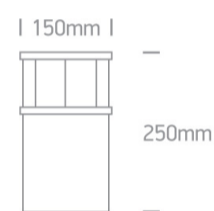

Downloads

Dimensions

Physical Specification

Item Group	20 Garden & Underwater
Family	The Natural Aluminium Bollards
Order Code	67236/AL
Colour	Aluminium
Material	Natural Aluminium
Diffuser Material	Acrylic
Shape	Circular
Height	250mm
Diameter	150mm
Surface Floor/Ground	Yes
Outdoor	Yes
Adjustable	No

Illumination Data

Illumination Diagram

Packing Info

Box Length

15,5cm

Box Width

15,5cm

Box Height