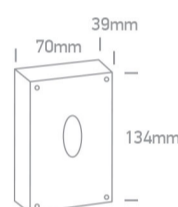

13 Wall & Ceiling LED > Outdoor Wall Lights

67242/G/D

3W LED wall and ceiling light, IP54, ideal for both indoor and outdoor installation.

Supplied with non-dimmable LED driver.

Complies with standard EN60598-1 and any other specific standards.

Downloads

Dimensions

Gallery

Physical Specification

Item Group	13 Wall & Ceiling LED
Family	Outdoor Wall Lights
Order Code	67242/G/D
Colour	Grey
Material	Die Cast
Shape	Rectangular
Length	134mm

Width	70mm
Height	39mm
Surface Wall	Yes
Indoor	Yes
Outdoor	Yes
Adjustable	No