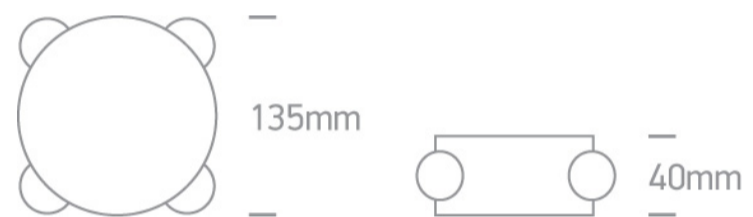

13 Wall & Ceiling LED>Indoor/Outdoor Wall Lines Natural aluminium

67274B/AL/W

4x1,5W Outdoor Wall lines, IP54.

Complete with driver.

Complies with standard EN60598-1 and any other specific standards.

Downloads

Dimensions

Physical Specification

Item Group	13 Wall & Ceiling LED
Family	Indoor/Outdoor Wall Lines Natural aluminium
Order Code	67274B/AL/W
Colour	Aluminium
Material	Natural Aluminium
Shape	Circular
Height	135mm
Diameter	40mm
Surface Wall	Yes
Indoor	Yes
Outdoor	Yes
Adjustable	No