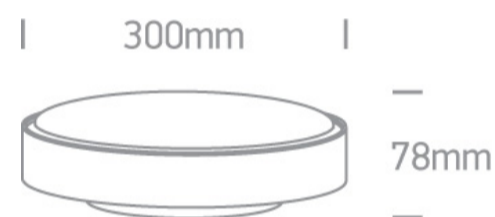

## 67280ANE/G/W

15W Emergency LED plafo light, IP65, ideal for both indoor and outdoor installation.

Supplied with non-dimmable LED driver.

Complies with standard EN60598-1 and any other specific standards.

### Dimensions

### Physical Specification

Item Group	22 Emergency Lights
Family	Emergency LED Plafo
Order Code	67280ANE/G/W
Colour	Grey
Material	Plastic
Diffuser Material	PC
Shape	Circular
Height	78mm
Diameter	300mm
Surface Ceiling	Yes
Indoor	Yes
Outdoor	Yes