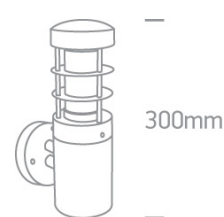

20 Garden & Underwater>The Teak Wood & Stainless Steel Range

67286

15W E27 Teak + stainless steel 316

Complies with standard EN60598-1 and any other specific standards.

Downloads

Dimensions

Physical Specification

Item Group	20 Garden & Underwater
Family	The Teak Wood & Stainless Steel Range
Order Code	67286
Colour	Stainless Steel
Material	Stainless Steel 316
Diffuser Material	Glass
Shape	Circular
Height	300mm
Surface Wall	Yes
Outdoor	Yes
Adjustable	No