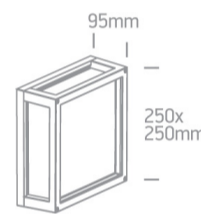

12 Wall & Ceiling > Outdoor E27 Square Die cast

67292/G

2X 15W Outdoor E27 Square Die Cast

Complies with standard EN60598-1 and any other specific standards

Downloads

Dimensions

Physical Specification

Item Group	12 Wall & Ceiling
Family	Outdoor E27 Square Die cast
Order Code	67292/G
Colour	Grey
Material	Die Cast
Diffuser Material	Glass
Shape	Rectangular
Length	250mm
Width	250mm
Height	95mm
Surface Ceiling	Yes
Surface Wall	Yes