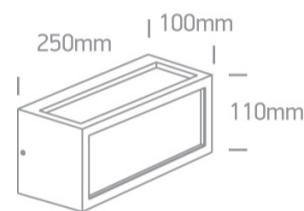

13 Wall & Ceiling > Outdoor E27 Square Die cast

67328/G

12W Outdoor E27 Square Die Cast

Complies with standard EN60598-1 and any other specific standards

Downloads

Dimensions

Physical Specification

Item Group	13 Wall & Ceiling
Family	Outdoor E27 Square Die cast
Order Code	67328/G
Colour	Grey
Material	Die Cast
Diffuser Material	Glass
Shape	Rectangular
Length	250mm
Width	100mm
Height	110mm
Surface Wall	Yes
Indoor	Yes