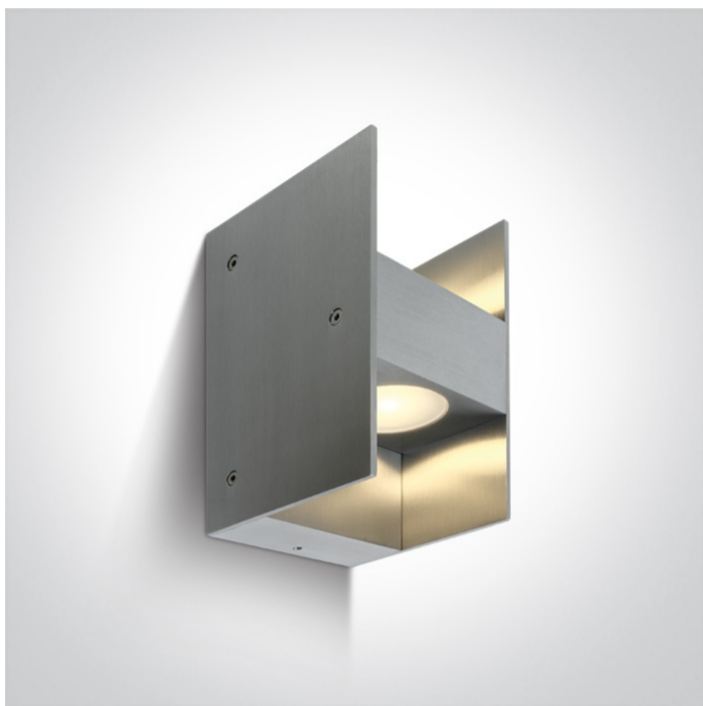

13 Wall & Ceiling LED > Outdoor Wall Lights

67336/AL/W

2x1W LED wall light, IP54, ideal for both indoor and outdoor installation.

Supplied with non-dimmable LED driver.

Complies with standard EN60598-1 and any other specific standards.

Downloads Dimensions

Physical Specification

Item Group	13 Wall & Ceiling LED
Family	Outdoor Wall Lights
Order Code	67336/AL/W
Colour	Aluminium
Material	Natural Aluminium
Shape	Rectangular
Length	80mm
Width	79mm
Height	130mm
Surface Wall	Yes
Indoor	Yes
Outdoor	Yes