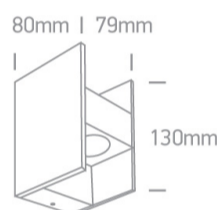

Downloads Dimensions

Physical Specification

Item Group	13 Wall & Ceiling LED
Family	Outdoor Wall Lights
Order Code	67336/AL/W
Colour	Aluminium
Material	Natural Aluminium
Shape	Rectangular
Length	80mm
Width	79mm
Height	130mm
Surface Wall	Yes
Indoor	Yes
Outdoor	Yes