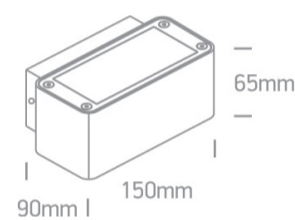

13 Wall & Ceiling LED>Outdoor Wall Up & Down Lights Die cast

67342/G/W

4x3W LED wall light, IP54, ideal for both indoor and outdoor installation.

Complete with driver.

Complies with standard EN60598-1 and any other specific standards.

Downloads

Dimensions

Gallery

Physical Specification

Item Group

13 Wall & Ceiling LED

Family

Outdoor Wall Up & Down Lights Die cast

Length

150mm

Width	90mm
Height	65mm
Surface Wall	Yes
Indoor	Yes
Outdoor	Yes
Adjustable	No

Electrical Characteristics

Gear	Built In
Fitting + Driver	
Input Voltage	220-240V
50 Hz	Yes
60 Hz	Yes
Safety Class	
Power(Watts)	4x3W
IP Rating	IP54
Light Source	LED built in
Dimmable	No
F Mark	

Illumination Data

Colour Temperature	3000K
Lumen Output	350lm
Light Efficiency	29,16lm/W
Illumination Diagram	

Packing Info

Box Length	16cm
Box Width	7cm
Box Height	10cm
Box Weight	0.950kg
Pcs/Carton	12
Barcode	5291889034872
HS Code	9405409900