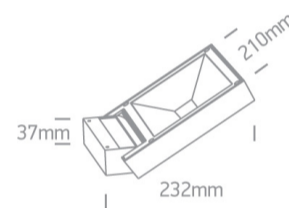

13 Wall & Ceiling LED > Outdoor Wall Washers Die cast

67346/W/W

12W LED wall washer, IP65.

Complete with driver.

Complies with standard EN60598-1 and any other specific standards.

Downloads

Dimensions

Gallery

Physical Specification

Item Group	13 Wall & Ceiling LED
Family	Outdoor Wall Washers Die cast
Order Code	67346/W/W
Colour	White
Material	Die Cast
Diffuser Material	Glass
Shape	Rectangular

Length	210mm
Width	37mm
Height	232mm
Surface Wall	Yes
Outdoor	Yes
Adjustable	1 Direction

Illumination Data

Colour Temperature	3000K
Lumen Output	840lm
Light Efficiency	90lm/W
CRI	80
Illumination Diagram	

Packing Info

Box Length	22cm
Box Width	5cm
Box Height	24cm
Box Weight	1.425kg
Pcs/Carton	8
Barcode	5291889043942