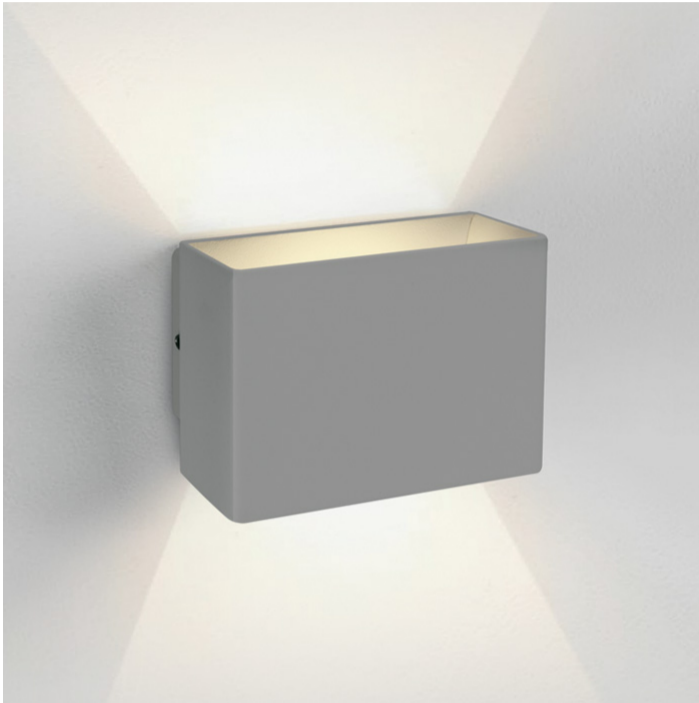

13 Wall & Ceiling LED>Outdoor Wall Up & Down Lights Die cast

67356/G/W

5W LED wall light, IP54, ideal for both indoor and outdoor installation.

Supplied with non-dimmable LED driver.

Complies with standard EN60598-1 and any other specific standards.

Downloads

Dimensions

Physical Specification

| | |
|--------------|--|
| Item Group | 13 Wall & Ceiling LED |
| Family | Outdoor Wall Up & Down Lights Die cast |
| Order Code | 67356/G/W |
| Colour | Grey |
| Material | Die Cast |
| Shape | Rectangular |
| Length | 121mm |
| Width | 80mm |
| Height | 55mm |
| Surface Wall | Yes |
| Indoor | Yes |
| Outdoor | Yes |