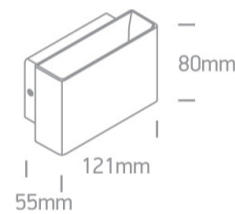

13 Wall & Ceiling LED>Outdoor Wall Up & Down Lights Die cast

67356/G/W

5W LED wall light, IP54, ideal for both indoor and outdoor installation.

Supplied with non-dimmable LED driver.

Complies with standard EN60598-1 and any other specific standards.

Downloads

Dimensions

Physical Specification

| | |
|--------------|--|
| Item Group | 13 Wall & Ceiling LED |
| Family | Outdoor Wall Up & Down Lights Die cast |
| Order Code | 67356/G/W |
| Colour | Grey |
| Material | Die Cast |
| Shape | Rectangular |
| Length | 121mm |
| Width | 80mm |
| Height | 55mm |
| Surface Wall | Yes |
| Indoor | Yes |
| Outdoor | Yes |

14cm

Box Width

10,5cm

Box Height

9,5cm

Box Weight

0.550kg

Pcs/Carton