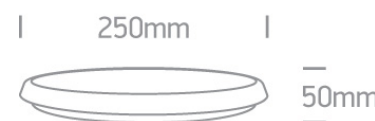

## 67366/W/W

12W LED slim plafo, IP54, ideal for both indoor and outdoor installation.

Supplied with non-dimmable LED driver.

Complies with standard EN60598-1 and any other specific standards.

### Dimensions

### Physical Specification

Item Group	14 Plafo
Family	The LED Slim Plafo Range Round
Order Code	67366/W/W
Colour	White
Material	PC
Shape	Circular
Height	50mm
Diameter	250mm
Surface Ceiling	Yes
Indoor	Yes
Outdoor	Yes
Adjustable	No