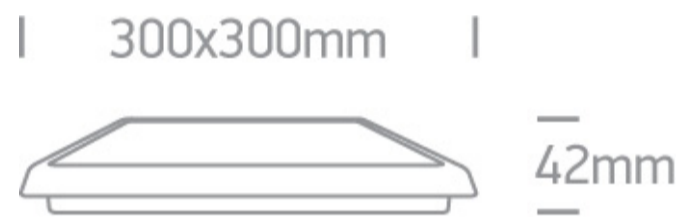

## 67372/W/C

25W LED slim plafo, IP54, ideal for both indoor and outdoor installation.

Supplied with non-dimmable LED driver.

Complies with standard EN60598-1 and any other specific standards.

### Dimensions