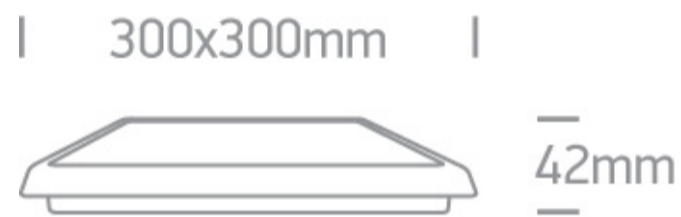

14 Plafo>The LED Slim Plafo Range PC

67372/W/W

25W LED slim plafo, IP54, ideal for both indoor and outdoor installation.

Supplied with non-dimmable LED driver.

Complies with standard EN60598-1 and any other specific standards.

Downloads

Dimensions

Physical Specification

Item Group	14 Plafo
Family	The LED Slim Plafo Range PC
Order Code	67372/W/W
Colour	White
Material	PC
Shape	Rectangular
Length	300mm
Width	300mm
Height	40mm
Surface Ceiling	Yes
Indoor	Yes
Outdoor	Yes

Illumination Data

Colour Temperature	3000K
Lumen Output	1875lm
Light Efficiency	75lm/W
CRI	80
Illumination Diagram	

Packing Info

Box Length	31cm
Box Width	31cm
Box Height	5cm
Box Weight	1.190kg
Pcs/Carton	10
Barcode	5291889043157
HS Code	9405114090