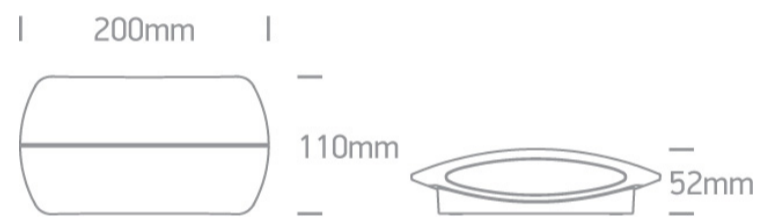

13 Wall & Ceiling LED > Outdoor Slim Oval Range Up & down beam

**67378A/W/W**

2x6W LED wall light, IP54, ideal for both indoor and outdoor installation.

Supplied with non-dimmable LED driver.

Complies with standard EN60598-1 and any other specific standards.

Downloads

Dimensions

Physical Specification

Item Group	13 Wall & Ceiling LED
Family	Outdoor Slim Oval Range Up & down beam
Order Code	67378A/W/W
Colour	White
Material	Die Cast
Shape	Rectangular
Length	200mm
Width	110mm
Height	52mm
Surface Wall	Yes
Indoor	Yes
Outdoor	Yes