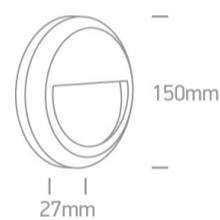

Downloads

Dimensions

Physical Specification

Item Group	13 Wall & Ceiling LED
Family	Outdoor Dark Lights ABS + PC
Order Code	67388A/W/W
Colour	White
Material	ABS
Diffuser Material	PC
Shape	Circular
Height	27mm
Diameter	150mm
Surface Wall	Yes
Indoor	Yes
Outdoor	Yes

Dark Light

Yes

Packing Info

Box Length

16cm

Box Width

16cm

Box Height