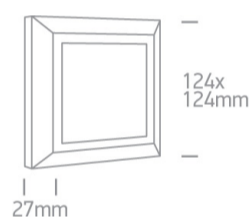

13 Wall & Ceiling LED>Outdoor General Lighting ABS + PC

67394A/W/W

3,5W LED wall light, IP65, ideal for both indoor and outdoor installation.

Complies with standard EN60598-1 and any other specific standards.

Downloads

Dimensions

Physical Specification

Item Group	13 Wall & Ceiling LED
Family	Outdoor General Lighting ABS + PC
Order Code	67394A/W/W
Colour	White
Material	ABS
Diffuser Material	PC
Shape	Rectangular
Length	124mm
Width	124mm
Height	27mm
Surface Ceiling	Yes
Surface Wall	Yes

Lumen Output	250lm
--------------	-------

Light Efficiency	71,42lm/W
------------------	-----------

CRI	80
-----	----

Illumination Diagram	
----------------------	---

Packing Info

Box Length	16cm
------------	------