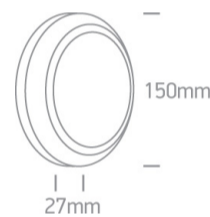

13 Wall & Ceiling LED>Outdoor General Lighting ABS + PC

67394B/W/W

3,5W LED wall light, IP65, ideal for both indoor and outdoor installation.

Complies with standard EN60598-1 and any other specific standards.

Downloads

Dimensions

Physical Specification

Item Group	13 Wall & Ceiling LED
Family	Outdoor General Lighting ABS + PC
Order Code	67394B/W/W
Colour	White
Material	ABS
Diffuser Material	PC
Shape	Circular
Height	27mm
Diameter	150mm
Surface Wall	Yes
Indoor	Yes
Outdoor	Yes

Packing Info

Box Length

16cm

Box Width

16cm

Box Height

3,5cm

Box Weight