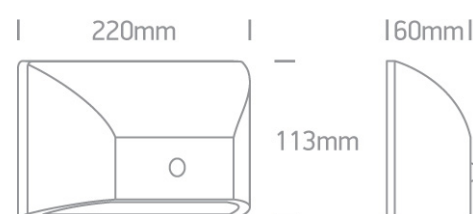

Complies with standard EN60598-1 and any other specific standards.

Downloads

Dimensions

Physical Specification

Item Group	13 Wall & Ceiling LED
Family	Down Illumination Wall Lights ABS + PC
Order Code	67396A/W/W
Colour	White
Material	ABS
Diffuser Material	PC
Shape	Rectangular
Length	220mm
Width	113mm
Height	60mm
Surface Wall	Yes
Indoor	Yes

#### Packing Info

Box Length	23cm
------------	------

Box Width	13cm
-----------	------

Box Height	7cm
------------	-----

Box Weight	0.415kg
------------	---------

Pcs/Carton	20
------------	----

Barcode

5291889049500