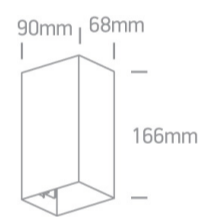

13 Wall & Ceiling LED > Outdoor Wall Dark Lights Die cast

67398A/B/W

2x3W LED wall light, IP54, ideal for both indoor and outdoor installation.

Supplied with non-dimmable LED driver.

Complies with standard EN60598-1 and any other specific standards.

Downloads

Dimensions

Gallery

Physical Specification

Item Group	13 Wall & Ceiling LED
Family	Outdoor Wall Dark Lights Die cast
Order Code	67398A/B/W
Colour	Black
Material	Die Cast
Shape	Rectangular
Length	90mm

Width	68mm
Height	166mm
Surface Wall	Yes
Indoor	Yes
Outdoor	Yes

Electrical Characteristics

Gear	Built In
Fitting + Driver	
Input Voltage	100-240V
50 Hz	Yes
60 Hz	Yes
Safety Class	
Power(Watts)	2x3W
IP Rating	IP54
Light Source	LED built in
Dimmable	No
F Mark	

Illumination Data

Colour Temperature	3000K
Lumen Output	2x200lm
Light Efficiency	66,67lm/W
CRI	80
Illumination Diagram	
Dark Light	Yes

Packing Info

Box Length	11,5cm
Box Width	8,5cm
Box Height	17,5cm
Box Weight	0.658kg