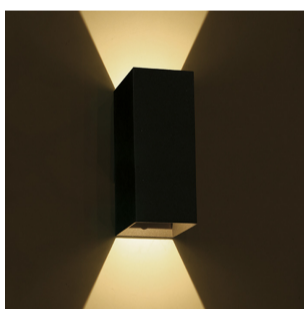

13 Wall & Ceiling LED > Outdoor Wall Dark Lights Die cast

67398A/B/W

2x3W LED wall light, IP54, ideal for both indoor and outdoor installation.

Supplied with non-dimmable LED driver.

Complies with standard EN60598-1 and any other specific standards.

Downloads

Dimensions

Gallery

Physical Specification

Item Group	13 Wall & Ceiling LED
Family	Outdoor Wall Dark Lights Die cast
Order Code	67398A/B/W
Colour	Black
Material	Die Cast
Shape	Rectangular
Length	90mm