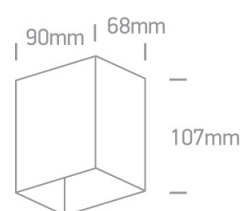

Downloads

Dimensions

Gallery

Physical Specification

Item Group	13 Wall & Ceiling LED
Family	Outdoor Wall Dark Lights Die cast
Order Code	67398/AN/W
Colour	Anthracite
Material	Die Cast
Shape	Rectangular
Length	90mm

Width	68mm
Height	107mm
Surface Wall	Yes
Indoor	Yes
Outdoor	Yes

Electrical Characteristics

Gear	Built In
Fitting + Driver	
Input Voltage	100-240V
50 Hz	Yes
60 Hz	Yes
Safety Class	
Power(Watts)	3W
IP Rating	IP54
Light Source	LED built in
Dimmable	No
F Mark	

Illumination Data

Colour Temperature	3000K
Lumen Output	200lm
Light Efficiency	66,67lm/W
CRI	80
Illumination Diagram	
Dark Light	Yes

Packing Info

Box Length	10,5cm
Box Width	9cm
Box Height	12cm
Box Weight	0.491kg