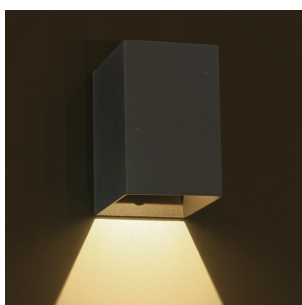

13 Wall & Ceiling LED > Outdoor Wall Dark Lights Die cast

67398/AN/W

3W LED wall light, IP54, ideal for both indoor and outdoor installation.

Supplied with non-dimmable LED driver.

Complies with standard EN60598-1 and any other specific standards.

Downloads

Dimensions

Gallery

Physical Specification

Item Group	13 Wall & Ceiling LED
Family	Outdoor Wall Dark Lights Die cast
Order Code	67398/AN/W
Colour	Anthracite
Material	Die Cast
Shape	Rectangular
Length	90mm