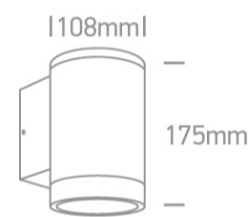

12 Wall & Ceiling>The PAR30 Outdoor Wall Lights Die cast

67400D/AN

PAR30, E27 Wall outdoor cylinder, IP65.

Complies with standard EN60598-1 and any other specific standards.

Downloads

Dimensions

Physical Specification

Item Group	12 Wall & Ceiling
Family	The PAR30 Outdoor Wall Lights Die cast
Order Code	67400D/AN
Colour	Anthracite
Material	Die Cast
Diffuser Material	Glass
Shape	Circular
Height	175mm
Diameter	108mm
Surface Wall	Yes
Indoor	Yes
Outdoor	Yes

Dimmable	N/A
----------	-----

F Mark	
--------	---

Illumination Data

Illumination Diagram	
----------------------	---

Packing Info

Box Length	15cm
------------	------

Box Width	11,5cm
-----------	--------

Box Height	19,5cm
------------	--------