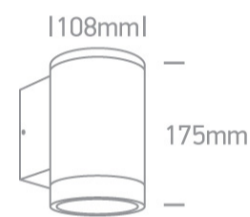

12 Wall & Ceiling>The PAR30 Outdoor Wall Lights Die cast

67400D/G

PAR30, E27 Wall outdoor cylinder, IP65.

Complies with standard EN60598-1 and any other specific standards.

Downloads

Dimensions

Physical Specification

Item Group	12 Wall & Ceiling
Family	The PAR30 Outdoor Wall Lights Die cast
Order Code	67400D/G
Colour	Grey
Material	Die Cast
Diffuser Material	Glass
Shape	Circular
Height	175mm
Diameter	108mm
Surface Wall	Yes
Indoor	Yes
Outdoor	Yes

Illumination Data

Illumination Diagram	
----------------------	---------------------------------------------------------------------------------------

Packing Info

Box Length	15cm
------------	------

Box Width	11,5cm
-----------	--------

Box Height	19,5cm
------------	--------

Box Weight	1.350kg
------------	---------

Pcs/Carton	6
------------	---

Barcode	5291889058069
---------	---------------

HS Code	9405409900
---------	------------

Warranty