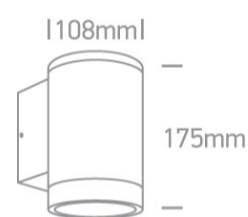

12 Wall & Ceiling>The PAR30 Outdoor Wall Lights Die cast

67400D/W

PAR30, E27 Wall outdoor cylinder, IP65.

Complies with standard EN60598-1 and any other specific standards.

Downloads

Dimensions

Physical Specification

Item Group	12 Wall & Ceiling
Family	The PAR30 Outdoor Wall Lights Die cast
Order Code	67400D/W
Colour	White
Material	Die Cast
Diffuser Material	Glass
Shape	Circular
Height	175mm
Diameter	108mm
Surface Wall	Yes
Indoor	Yes
Outdoor	Yes

Dimmable	N/A
----------	-----

F Mark	
--------	---

Illumination Data

Illumination Diagram	
----------------------	---

Packing Info

Box Length	15cm
------------	------

Box Width	11,5cm
-----------	--------

Box Height	19,5cm
------------	--------