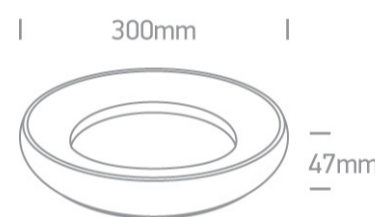

Downloads

Dimensions

Physical Specification

Item Group	14 Plafo
Family	Indoor LED & Music Plafo
Order Code	67402/W/W
Colour	White
Material	Aluminium
Diffuser Material	PC
Shape	Circular
Height	47mm
Diameter	300mm
Surface Ceiling	Yes
Indoor	Yes
Adjustable	No