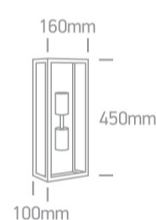

20 Garden & Underwater>The Romantic Outdoor Range

67406B/B

2x12W E27 Stainless steel 201 + tempered glass

Complies with standard EN60598-1 and any other specific standards.

Downloads

Dimensions

Physical Specification

Item Group	20 Garden & Underwater
Family	The Romantic Outdoor Range
Order Code	67406B/B
Colour	Black
Material	Stainless Steel 201
Diffuser Material	Glass
Shape	Rectangular
Length	160mm
Width	450mm
Height	100mm
Surface Wall	Yes
Indoor	Yes