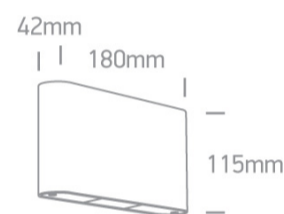

13 Wall & Ceiling LED > Outdoor Slim Range Up & down beam

67412/AN/W

2x6W LED wall light with adjustable beam, ideal for both indoor and outdoor installation.

Complete with 500mA driver.

Complies with standard EN60598-1 and any other specific standards.

Downloads

Dimensions

Physical Specification

Item Group	13 Wall & Ceiling LED
Family	Outdoor Slim Range Up & down beam
Order Code	67412/AN/W
Colour	Anthracite
Material	Die Cast
Shape	Rectangular
Length	180mm
Width	42mm
Height	115mm
Surface Wall	Yes
Indoor	Yes
Outdoor	Yes