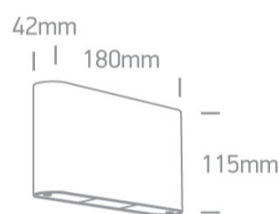

13 Wall & Ceiling LED>Outdoor Slim Range Up & down beam

67412/W/W

2x6W LED wall light with adjustable beam, ideal for both indoor and outdoor installation.

Complete with 500mA driver.

Complies with standard EN60598-1 and any other specific standards.

Downloads

Dimensions

Physical Specification

Item Group	13 Wall & Ceiling LED
Family	Outdoor Slim Range Up & down beam
Order Code	67412/W/W
Colour	White
Material	Die Cast
Shape	Rectangular
Length	180mm
Width	42mm
Height	115mm
Surface Wall	Yes
Indoor	Yes
Outdoor	Yes