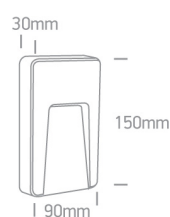

Dimensions

Physical Specification

Item Group	13 Wall & Ceiling LED
Family	Outdoor Dark Lights
Order Code	67416/W/W
Colour	White
Material	ABS
Diffuser Material	PC
Shape	Rectangular
Length	30mm
Width	90mm
Height	150mm
Surface Wall	Yes
Indoor	Yes