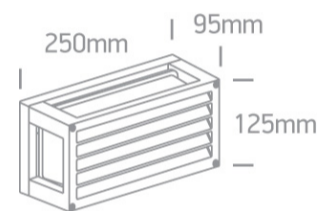

### Dimensions

### Physical Specification

Item Group	12 Wall & Ceiling
Family	Outdoor E27 Square Die cast
Order Code	67420A/AN
Colour	Anthracite
Material	Die Cast
Diffuser Material	Glass
Shape	Rectangular
Length	250mm
Width	95mm
Height	125mm
Surface Wall	Yes
Indoor	Yes