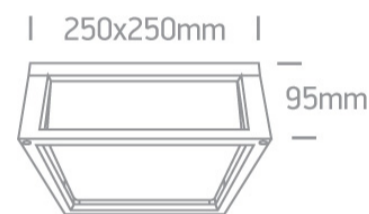

12 Wall & Ceiling > Outdoor E27 Square Die cast

67420B/AN

2x12w E27 outdoor wall light ideal for residential illumination, IP54.

Complies with standard EN60598-1 and any other specific standards.

Downloads

Dimensions

Physical Specification

Item Group	12 Wall & Ceiling
Family	Outdoor E27 Square Die cast
Order Code	67420B/AN
Colour	Anthracite
Material	Die Cast
Diffuser Material	Glass
Shape	Rectangular
Length	250mm
Width	250mm
Height	95mm
Surface Ceiling	Yes
Surface Wall	Yes

Dimmable	N/A
----------	-----

F Mark	
--------	---

Illumination Data

Illumination Diagram	
----------------------	---

Packing Info

Box Length	29,5cm
------------	--------

Box Width	29,5cm
-----------	--------