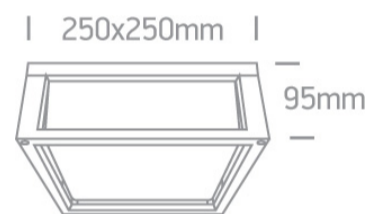

12 Wall & Ceiling > Outdoor E27 Square Die cast

67420B/B

2x12w E27 outdoor wall light ideal for residential illumination, IP54.

Complies with standard EN60598-1 and any other specific standards.

Downloads

Dimensions

Physical Specification

Item Group	12 Wall & Ceiling
Family	Outdoor E27 Square Die cast
Order Code	67420B/B
Colour	Black
Material	Die Cast
Diffuser Material	Glass
Shape	Rectangular
Length	250mm
Width	250mm
Height	95mm
Surface Ceiling	Yes
Surface Wall	Yes

Packing Info

Box Length	29,5cm
------------	--------

Box Width	29,5cm
-----------	--------

Box Height	14,5cm
------------	--------

Box Weight	3.175kg
------------	---------

Pcs/Carton	4
------------	---

Barcode	5291889060154
---------	---------------